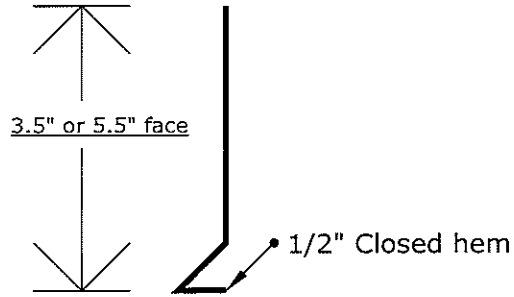

Detail:

FL-CF

Flat Style Counter Flashing

1833 Glassboro RD.
Williamstown NJ 08094
856-881-1861

3.5" face

5.5" face

Notes:

1) All Flat CF are 1/2" closed hem
and NO holes punched

Customer Name

Job Name or #

Quantities: _____ **Lineal ft. (10 ft Lengths)**

Material:

- 24 Ga. Galv
- 032 Alum Kynar Color _____
- 040 Alum Mil finish
- Other _____

DETAIL: FL-CF

Approved By: (print name)

Signature